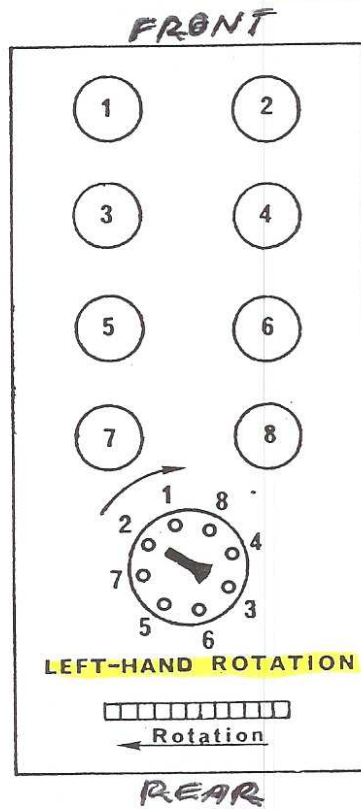

FIRING ORDER

MODEL 302-FLV — 350-FLV

Rotation from
Outboard Drive End: Counter Clockwise

Firing Order: 1-8-4-3-6-5-7-2